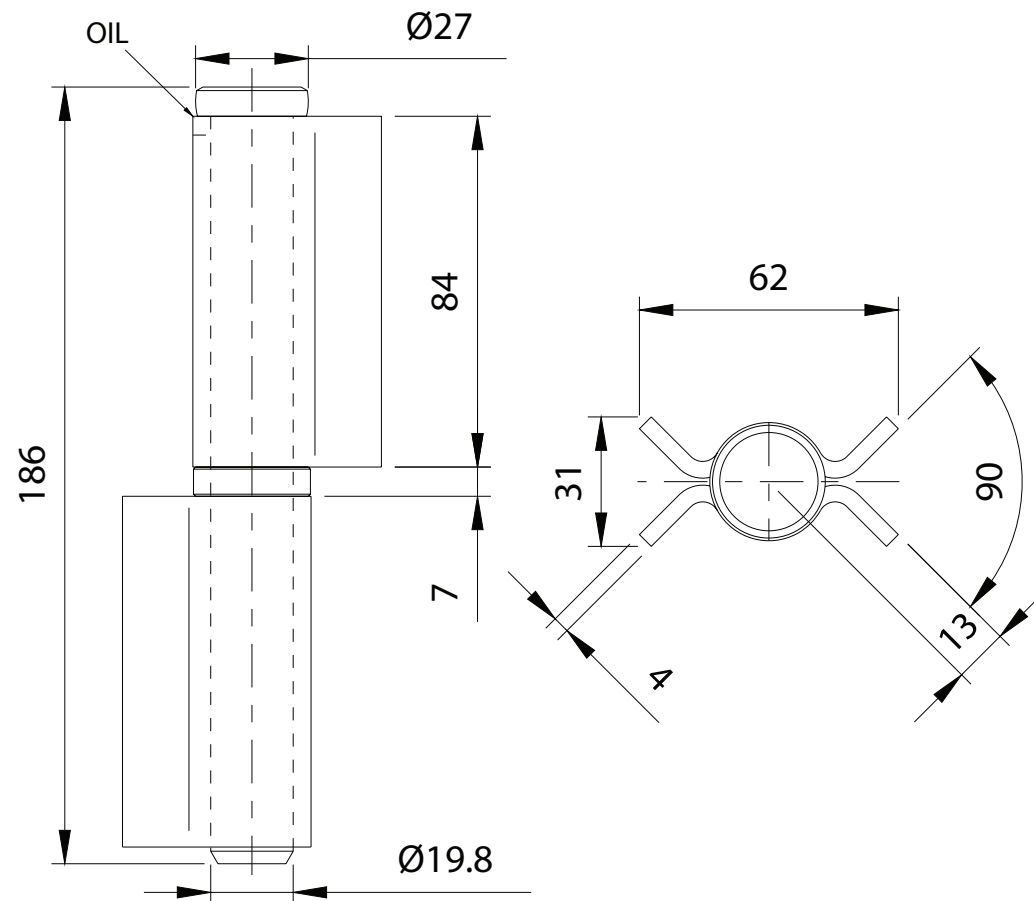

# 456-180

Art.	Code	 Kg ↓ GOPPIA		 Kg ↓ 4,20
456-180	11609518	800	4	4,20

Equally distributed weight