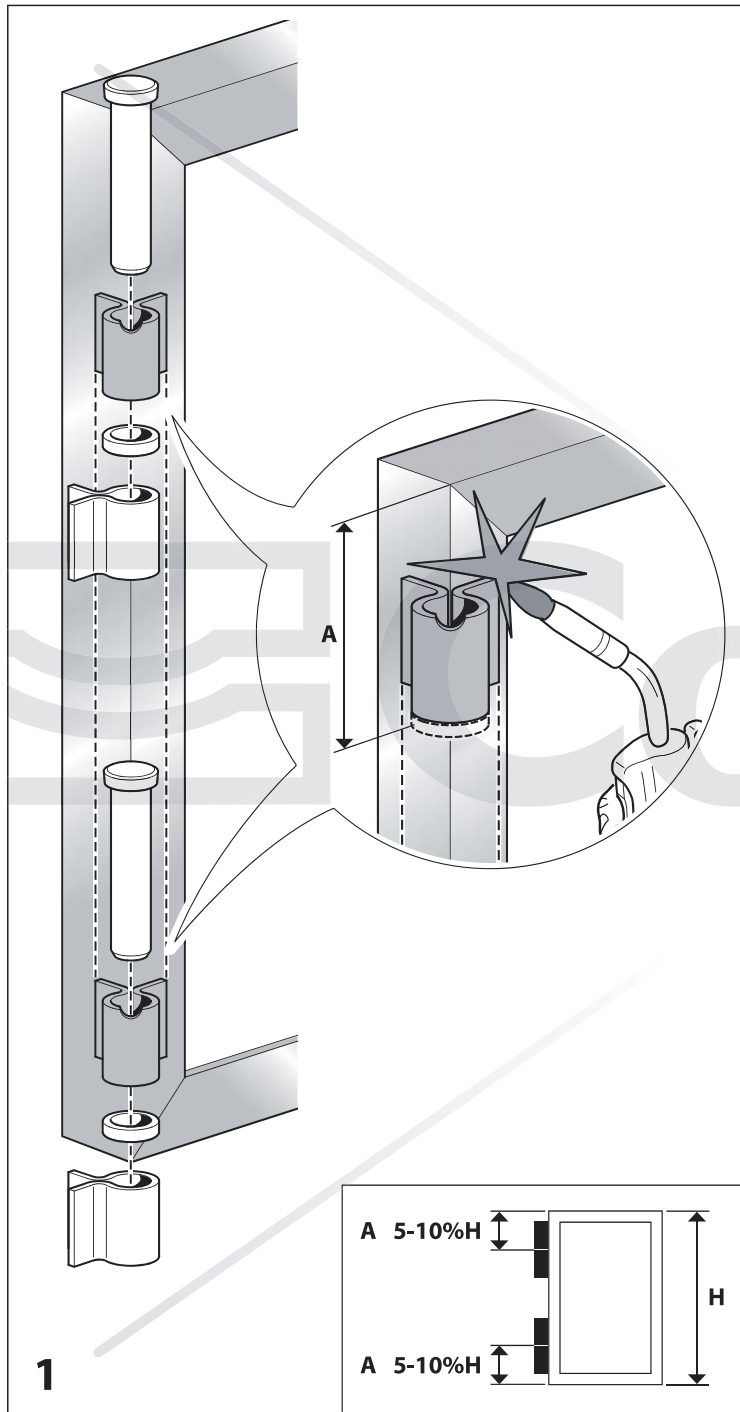

HTC///

Comunello

Art. 440
Art. 445